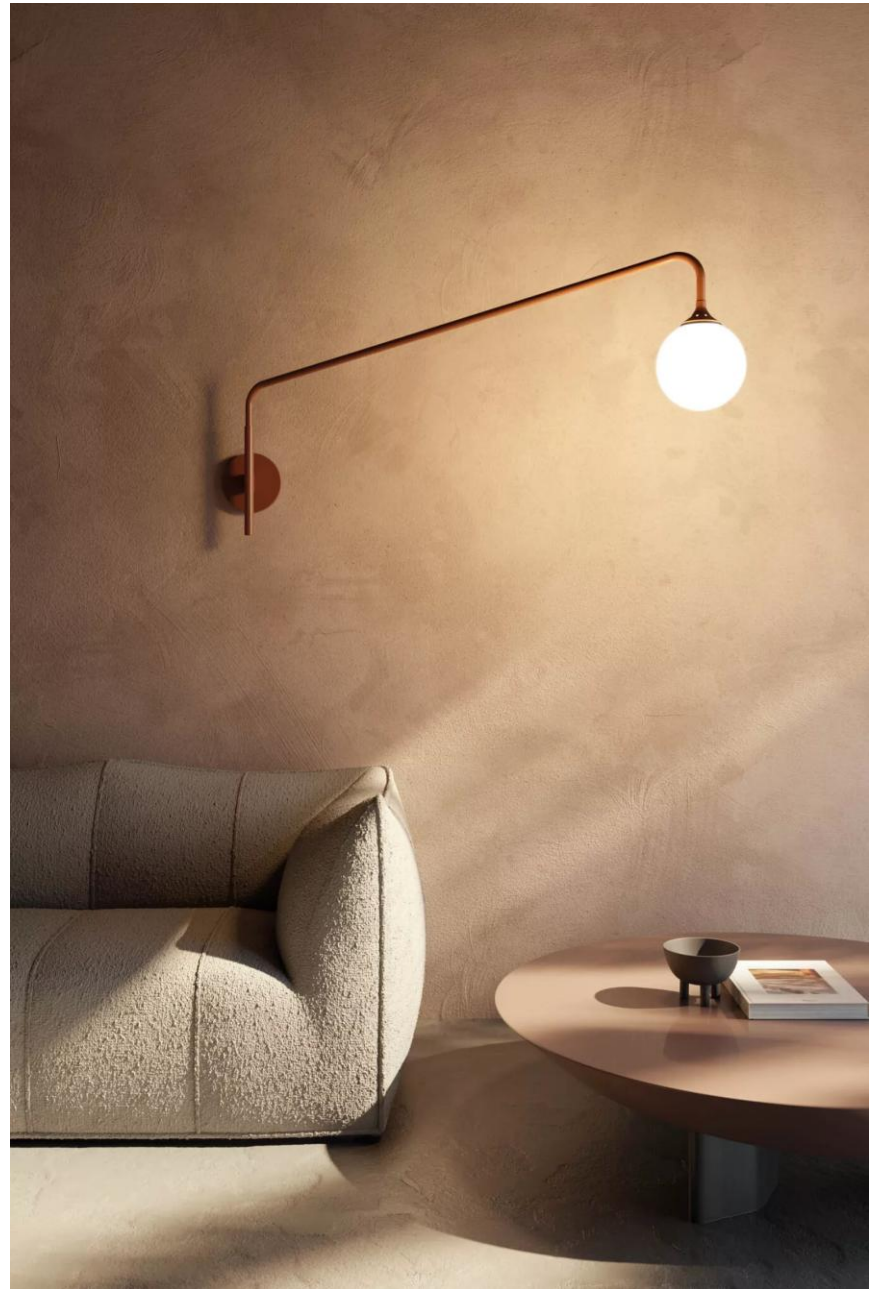

CREW

BIANCA

SLIGHT

LUCILLA

GENOA

SAN BABILA