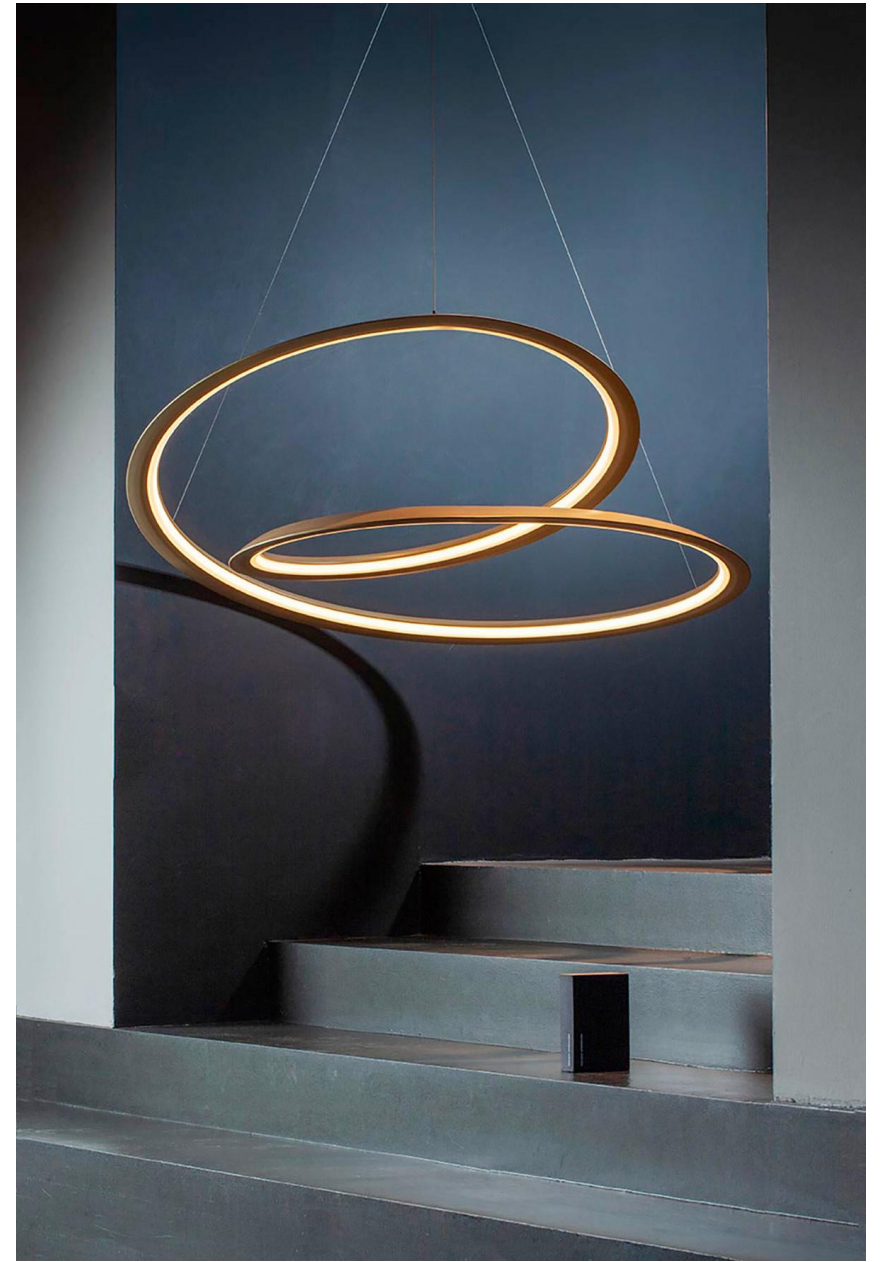

# ORIZZONTE

HORO

HONICE'

DEMI'

DIPHY

PLOT

KEPLER

RINGS

BERLINO

**SHARP**