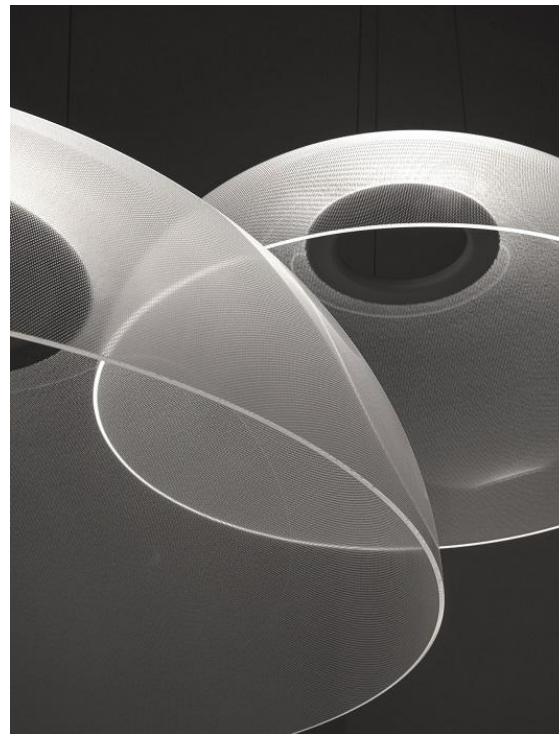

# ORIZZONTE

HORO

HONICE'

DEMI'

DIPHY

PLOT

KEPLER

RINGS

BERLINO

**SHARP**