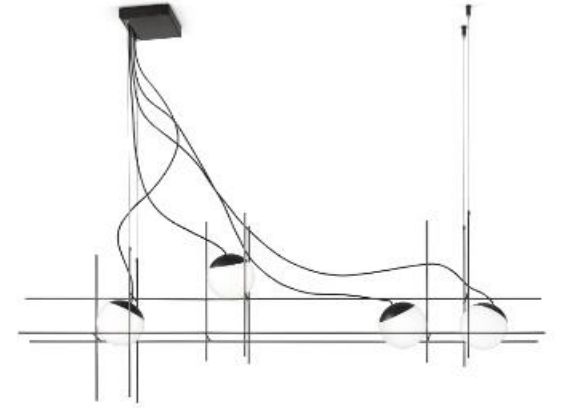

# ORIZZONTE

HORO

HONICE'

DEMI'

DIPHY

PLOT

KEPLER

RINGS

BERLINO

**SHARP**